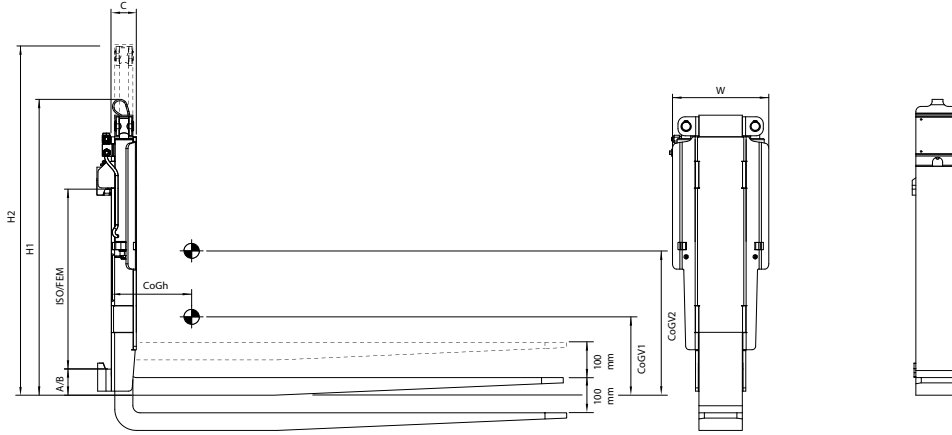

SINGLE HEIGHT SHIFT

0612201901

Model	Capacity on LC 600 mm (kg)	Vertical movement up/down (mm)	Fork section WxSxL (mm)	W (mm)	H1 (mm)	C (mm)	CoGh (mm)	CoGv1 (mm)	CoGv2 (mm)	ISO/FEM	Weight (kg)
SHSSL 35.12-120/45	3500	100 / 100	120x45x1200	270	1025	69	240	275	360	3B	195
SHSSL 45.12-120/50	4500	100 / 100	120x50x1200	270	1025	69	255	265	355	3B	210
SHSSL 58.12-150/50	5800	100 / 100	150x50x1200	280	1025	69	250	260	350	3B	255
SHSSL 65.12-130/60	6500	100 / 100	130x60x1200	300	1200	79	285	250	345	4B	265
SHSSL 77.12-200/50	7700	100 / 100	200x50x1200	350	1200	69	235	330	420	4B	375
SHSSL 80.12-150/60	8000	100 / 100	150x60x1200	300	1200	79	225	340	425	4B	335

- Maximum capacity 7700 kg on LC 600 mm. All other capacities on request.
- Including standard lift truck forks. Also possible in combination with KOOI-REACHFORKS®.

Model	Capacity on LC 24" (Lbs)	Vertical movement up/down (in)	Fork section WxSxL (in)	W (in)	H1 (in)	C (in)	CoGh (in)	CoGv1 (in)	CoGv2 (in)	ISO/FEM	Weight (Lbs)
SHSSL 35.12-120/45	7,700	3.9/ 3.9	4.7x1.8x47.2	10.6	40.4	2.7	9.4	10.8	14.2	3B	429
SHSSL 45.12-120/50	9,900	3.9/ 3.9	4.7x2.0x47.2	10.6	40.4	2.7	10.0	10.4	14.0	3B	462
SHSSL 58.12-150/50	12,760	3.9/ 3.9	5.9x2.0x47.2	11.0	40.4	2.7	9.8	10.2	13.8	3B	561
SHSSL 65.12-130/60	14,300	3.9/ 3.9	5.1x2.4x47.2	11.8	47.2	3.1	11.2	9.8	13.6	4B	583
SHSSL 77.12-200/50	16,940	3.9/ 3.9	7.9x2.0x47.2	11.8	47.2	2.7	9.3	13.0	16.5	4B	825
SHSSL 80.12-150/60	17,600	3.9/ 3.9	5.9x2.3x47.2	11.8	47.2	3.1	8.9	13.4	16.7	4B	737

- Maximum capacity 17,600 Lbs on LC 24". All other capacities on request.
- Including standard lift truck forks. Also possible in combination with KOOI-REACHFORKS®.